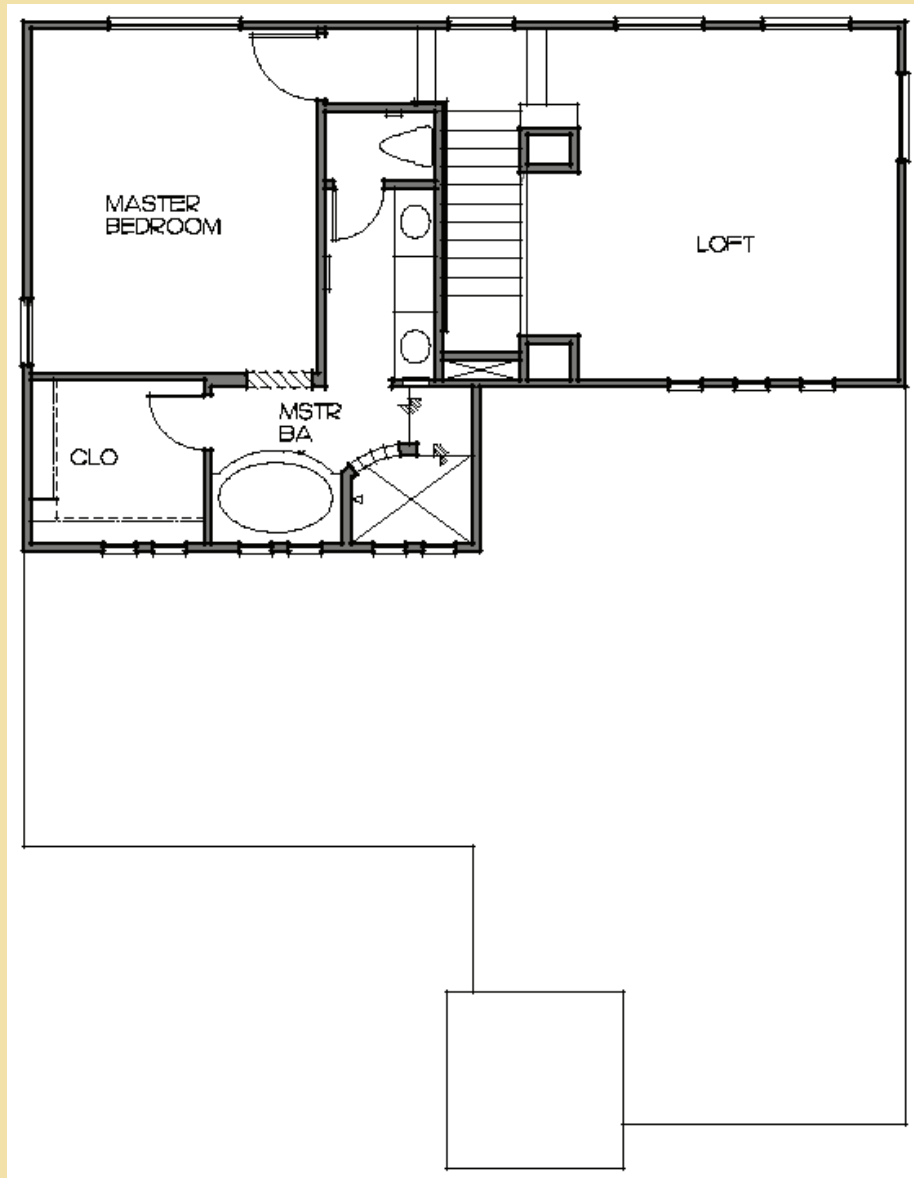

Community: Villa
Plan: 3

Level 1 of 2

Plan Details:

- 2,026 Square Feet
- 3 Bedrooms + Loft/Den
- 3 Bathrooms
- 2-Bay Garage
- Single Family, Detached Home
- Two-Level Layout
- Low-Maintenance Home Site

Community: Villa
Plan: 3

Level 2 of 2

Plan Details:

- 2,026 Square Feet
- 3 Bedrooms + Loft/Den
- 3 Bathrooms
- 2-Bay Garage
- Single Family, Detached Home
- Two-Level Layout
- Low-Maintenance Home Site