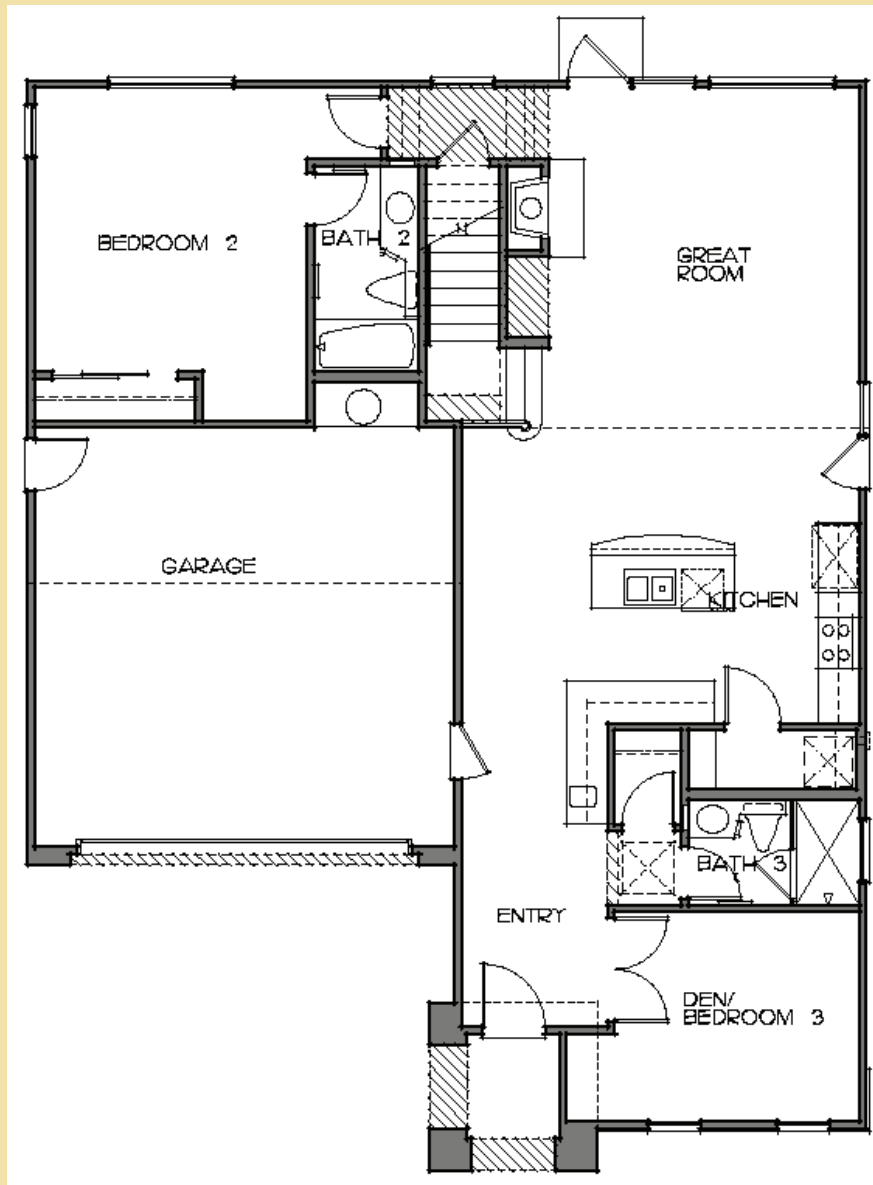

Community: Villa
Plan: 3

Level 1 of 2

Plan Details:

- 2,026 Square Feet
- 3 Bedrooms + Loft/Den
- 3 Bathrooms
- 2-Bay Garage
- Single Family, Detached Home
- Two-Level Layout
- Low-Maintenance Home Site

Community: Villa
Plan: 3

Level 2 of 2

Plan Details:

- 2,026 Square Feet
- 3 Bedrooms + Loft/Den
- 3 Bathrooms
- 2-Bay Garage
- Single Family, Detached Home
- Two-Level Layout
- Low-Maintenance Home Site